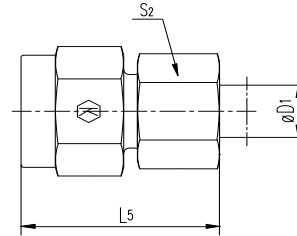

KURTMAN

MAV Pressure gauge connector
Female BSPP thread / 24° cone end

MBR MANOMETRE BAĞLANTI REKORU

Gövde sipariş kodu

Order code without nut and cutting ring

XMBR....(X263...)

Komple sipariş kodu

Order code with nut and cutting ring

MBR....(263...)

X1) Sealing-ring DK1

Series	Tube ØD1 Boru Çapı	T1	D3	L1	L2	L3	L4	L5	S1	S2	Weight g/1 piece	ITEM CODE	ITEM NAME	PN (bar)
												PARÇA KODU	PARÇA ADI	
L NB	6	G 1/4	2.5	29	7.5	14.5	4.5	37	19	14	37	263210604	MBR6NBR04	315
	8	G 1/4	5.5	29	7.5	14.5	4.5	37	19	17	38	263210804	MBR8NBR04	315
	10	G 1/4	5.5	30	8.5	14.5	4.5	38	19	19	41	263211004	MBR10NBR04	315
	12	G 1/4	5.5	30	8.5	14.5	4.5	38	19	22	43	263211204	MBR12NBR04	315
S YB	6	G 1/2	3.5	38	11.0	20.0	5.0	46	27	17	86	263310608	MBR6YBR08	630
	8	G 1/2	3.5	38	11.0	20.0	5.0	46	27	19	86	263310808	MBR8YBR08	630
	10	G 1/2	7.5	38	10.5	20.0	5.0	47	27	22	88	263311008	MBR10YBR08	630
	12	G 1/2	7.5	38	10.5	20.0	5.0	47	27	24	93	263311208	MBR12YBR08	630

L= light series NB= Normal basınç

S= heavy series YB= Yüksek basınç

PN (bar) = PN (MPa)

10

Çinko Kaplama / Zinc plated=Cr(VI)-free