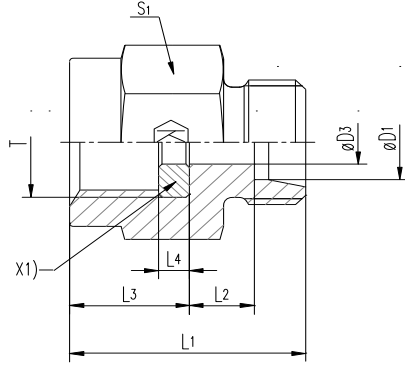

KURTMAN

MAV Pressure gauge connector
Female BSPP thread / 24° cone end

MBR MANOMETRE BAĞLANTI REKORU

Gövde sipariş kodu

Order code without nut and cutting ring

XMBR....(X263...)

Komple sipariş kodu

Order code with nut and cutting ring

MBR....(263...)

X1) Sealing-ring DK1

Series	Tube ØD1 Boru Çapı	T1	D3	L1	L2	L3	L4	L5	S1	S2	Weight g/1 piece	ITEM CODE	ITEM NAME	PN (bar)
												PARÇA KODU	PARÇA ADI	
L NB	6	G 1/4	2.5	29	7.5	14.5	4.5	37	19	14	37	263210604	MBR6NBR04	315
	8	G 1/4	5.5	29	7.5	14.5	4.5	37	19	17	38	263210804	MBR8NBR04	315
	10	G 1/4	5.5	30	8.5	14.5	4.5	38	19	19	41	263211004	MBR10NBR04	315
	12	G 1/4	5.5	30	8.5	14.5	4.5	38	19	22	43	263211204	MBR12NBR04	315
S YB	6	G 1/2	3.5	38	11.0	20.0	5.0	46	27	17	86	263310608	MBR6YBR08	630
	8	G 1/2	3.5	38	11.0	20.0	5.0	46	27	19	86	263310808	MBR8YBR08	630
	10	G 1/2	7.5	38	10.5	20.0	5.0	47	27	22	88	263311008	MBR10YBR08	630
	12	G 1/2	7.5	38	10.5	20.0	5.0	47	27	24	93	263311208	MBR12YBR08	630

L= light series NB= Normal basınç

S= heavy series YB= Yüksek basınç

PN (bar) = PN (MPa)

10

Çinko Kaplama / Zinc plated=Cr(VI)-free