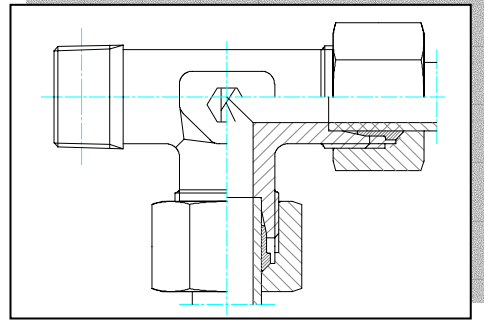

LE-R KEG - Male Stud Run Tee
YTE - Yan Bacak BSPT "T"