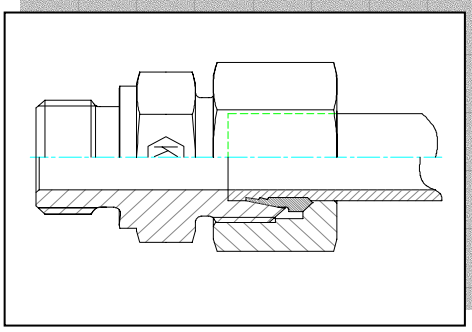

KURTMAN

MALE STUD COUPLINGS

ERKEK DIŐLİ BAĐLANTILAR

GE-R / M - Straight Male Stud Fittings
RE-G / M - Rekor

1-2-3-4

GE-R/M-ED - Straight Male Stud Fittings
RE-G/M-PLX - Peflex'li Rekor

5-6-7

GE-NPT / BSPT - Straight Male Stud Fittings
RE-NPT / BSPT - Rekor

8-9

GE-UNF/UN - Straight Male Stud Fittings
RE-UNF - Rekor

10

WE-R-BSPT / M-BSPT - Male Stud Elbow Fittings
EDD-G-BSPT / M-BSPT - Konik Diő Dirsek

11-12

WE-NPT - Male Stud Elbow Fittings
EDD-NPT -Dirsek

13

KURTMAN