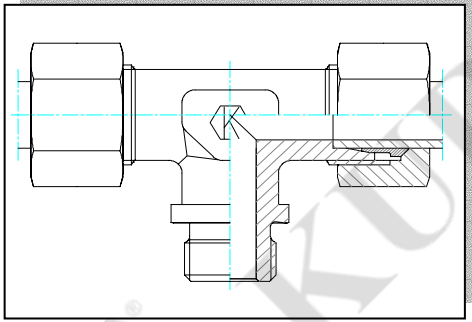

8-9

GE-UNF/UN - Straight Male Stud Fittings
RE-UNF - Rekor

10

WE-R-BSPT / M-BSPT - Male Stud Elbow Fittings
EDD-G-BSPT / M-BSPT - Konik Diő Dirsek

11-12

WE-NPT - Male Stud Elbow Fittings
EDD-NPT -Dirsek

13

KURTMAN

MALE STUD COUPLINGS

ERKEK DIŐLİ BAĐLANTILAR

WE-R Male Stud Elbow Fittings
FEDD-G/M Faturalah Dirsek

14-15

LE-R - Male Stud Run Tee
YTEF - Yan Bacak Faturalah "T"

16

TE-R - Male Stud Branch Tee
OTEF - Orta Bacak Faturalah "T"