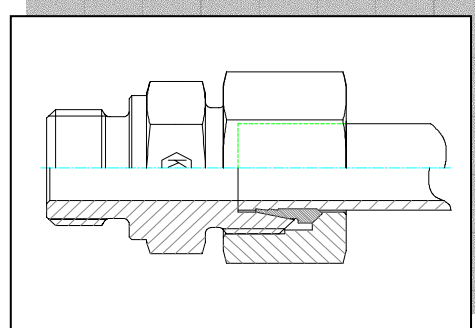

KURTMAN

MALE STUD COUPLINGS

ERKEK DIŐLİ BAĐLANTILAR

GE-R / M - Straight Male Stud Fittings
RE-G / M - Rekor

1-2-3-4

GE-R/M-ED - Straight Male Stud Fittings
RE-G/M-PLX - Peflex'li Rekor

5-6-7

GE-NPT / BSPT - Straight Male Stud Fittings
RE-NPT / BSPT - Rekor

8-9

GE-UNF/UN - Straight Male Stud Fittings
RE-UNF - Rekor

10

WE-R-BSPT / M-BSPT - Male Stud Elbow Fittings
EDD-G-BSPT / M-BSPT - Konik Diő Dirsek

11-12

WE-NPT - Male Stud Elbow Fittings
EDD-NPT -Dirsek

13

KURTMAN