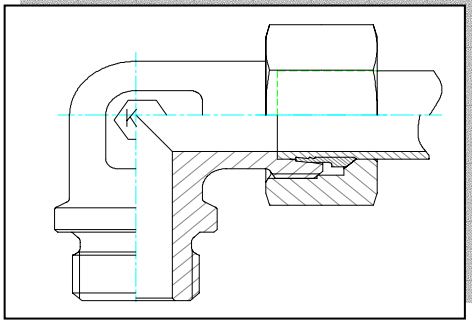

KURTMAN

MALE STUD COUPLINGS

ERKEK DIŐLİ BAĐLANTILAR

WE-R Male Stud Elbow Fittings
FEDD-G/M Faturalah Dirsek