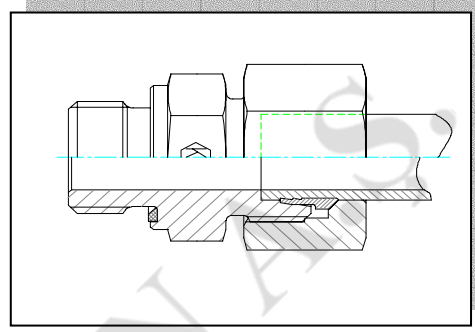

KURTMAN

MALE STUD COUPLINGS

ERKEK DIŐLİ BAĐLANTILAR

GE-R / M - Straight Male Stud Fittings
RE-G / M - Rekor

1-2-3-4

GE-R/M-ED - Straight Male Stud Fittings
RE-G/M-PLX - Peflex'li Rekor

5-6-7

GE-NPT / BSPT - Straight Male Stud Fittings
RE-NPT / BSPT - Rekor

8-9

GE-UNF/UN - Straight Male Stud Fittings
RE-UNF - Rekor

10

WE-R-BSPT / M-BSPT - Male Stud Elbow Fittings
EDD-G-BSPT / M-BSPT - Konik Diő Dirsek

11-12

WE-NPT - Male Stud Elbow Fittings
EDD-NPT -Dirsek

13

KURTMAN