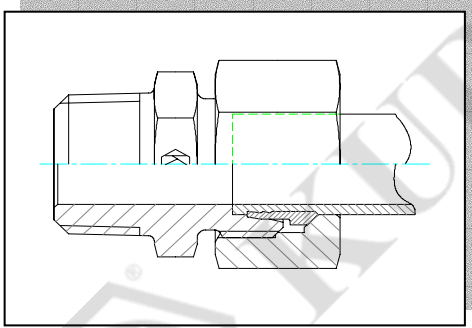

KURTMAN

MALE STUD COUPLINGS

ERKEK DIŐLİ BAĐLANTILAR

GE-R / M - Straight Male Stud Fittings
RE-G / M - Rekor

1-2-3-4

GE-R/M-ED - Straight Male Stud Fittings
RE-G/M-PLX - Peflex'li Rekor

5-6-7

GE-NPT / BSPT - Straight Male Stud Fittings
RE-NPT / BSPT - Rekor

8-9

GE-UNF/UN - Straight Male Stud Fittings
RE-UNF - Rekor

10

WE-R-BSPT / M-BSPT - Male Stud Elbow Fittings
EDD-G-BSPT / M-BSPT - Konik Diő Dirsek

11-12

WE-NPT - Male Stud Elbow Fittings
EDD-NPT -Dirsek

13

KURTMAN