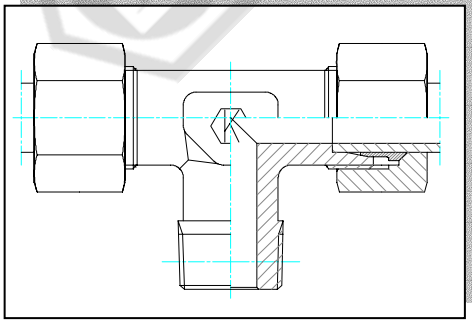

TE-R KEG - Male Stud Branch Tee
OTEF - Orta Bacak BSPT "T"