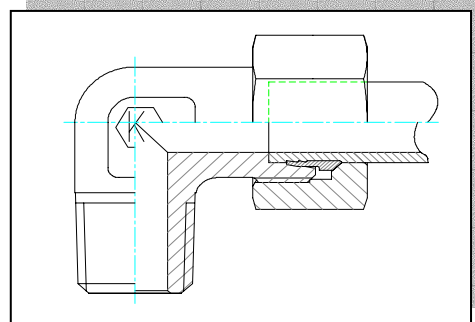

8-9

GE-UNF/UN - Straight Male Stud Fittings
RE-UNF - Rekor

10

WE-R-BSPT / M-BSPT - Male Stud Elbow Fittings
EDD-G-BSPT / M-BSPT - Konik Diő Dirsek

11-12

WE-NPT - Male Stud Elbow Fittings
EDD-NPT -Dirsek

13

KURTMAN

MALE STUD COUPLINGS

ERKEK DIŐLİ BAĐLANTILAR

WE-R Male Stud Elbow Fittings
FEDD-G/M Faturalah Dirsek

14-15

LE-R - Male Stud Run Tee
YTEF - Yan Bacak Faturalah "T"

16

TE-R - Male Stud Branch Tee
OTEF - Orta Bacak Faturalah "T"