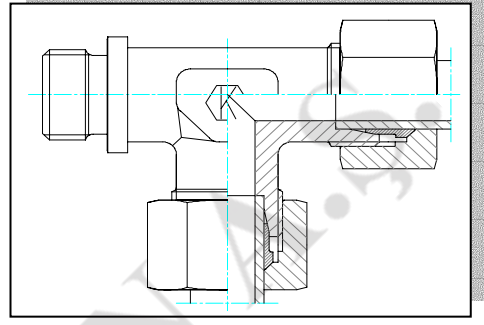

8-9

GE-UNF/UN - Straight Male Stud Fittings
RE-UNF - Rekor

10

WE-R-BSPT / M-BSPT - Male Stud Elbow Fittings
EDD-G-BSPT / M-BSPT - Konik Diő Dirsek

11-12

WE-NPT - Male Stud Elbow Fittings
EDD-NPT -Dirsek

13

KURTMAN

MALE STUD COUPLINGS

ERKEK DIŐLİ BAĐLANTILAR

WE-R Male Stud Elbow Fittings
FEDD-G/M Faturalah Dirsek

14-15

LE-R - Male Stud Run Tee
YTEF - Yan Bacak Faturalah "T"

16

TE-R - Male Stud Branch Tee
OTEF - Orta Bacak Faturalah "T"